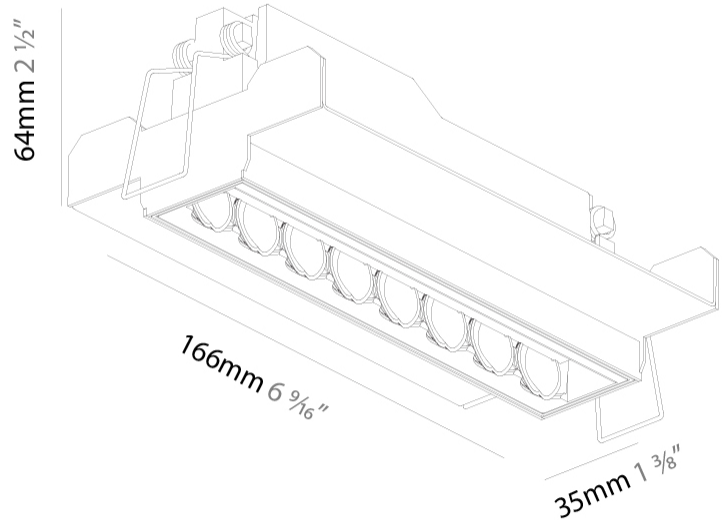

GENERAL

Series: Magiq Hollow Wallwash
Brand: Prolicht
Division: Architectural
Mounting Type: Trimless
Mounting Location: Ceiling
Subcategory: Wallwash

PHYSICAL

Shape: Rectangle
Length (mm): 166
Length (in): 6 ⁹/₁₆
Width (mm): 35
Width (in): 1 ³/₈
Height (mm): 64
Height (in): 2 ¹/₂
Ceiling Thickness (mm): 12.5
Ceiling Thickness (in): 1/2
Min. Recessing Depth (mm): 100
Min. Recessing Depth (in): 3 ¹⁵/₁₆
Light Distribution: Asymmetric
Weight (kg): 0.525
Weight (lbs): 1.16
Holder Finish: WHI / BLK
Fixture Material: Aluminum Die Cast
Cut-out Measurements: 173mm / 6 13/16" x 42mm / 1 5/8"

ELECTRICAL

Lamp Type: LED (Zhaga Standard)
Input Wattage (W): 19
Total Output Wattage (W): 17.2
Dimming: Tri-Mode (Non-Dimming and Phase Dimming (120Vac only) and 0-10V Dimming)
Driver Included: No
Driver Location: Recessed Housing
Driver Type: Constant Current - Universal
Driver Class: Class 2
Housing: See components
Input Voltage (V): 120 - 277
Constant Current (MA): 700

LED

Number of LEDs: 8
Color Temperature (°K): 2700 / 3000 / 3500 / 4000
Max. Delivered Lumen (lm): 1270 / 1270 / 1513 / 1544
Nominal Lumen (lm): 1492 / 1492 / 1778 / 1814
CRI: >90 CRI
Efficiency (%): 82.3
Lamp Life (hrs): 50000
Upon Request: Special Color Temperature

OPTICAL

Upon Request: Special Beam Angles

RATINGS AND CERTIFICATIONS

Certified By: CSA Certified to UL and CSA Standards
IP rating: IP20