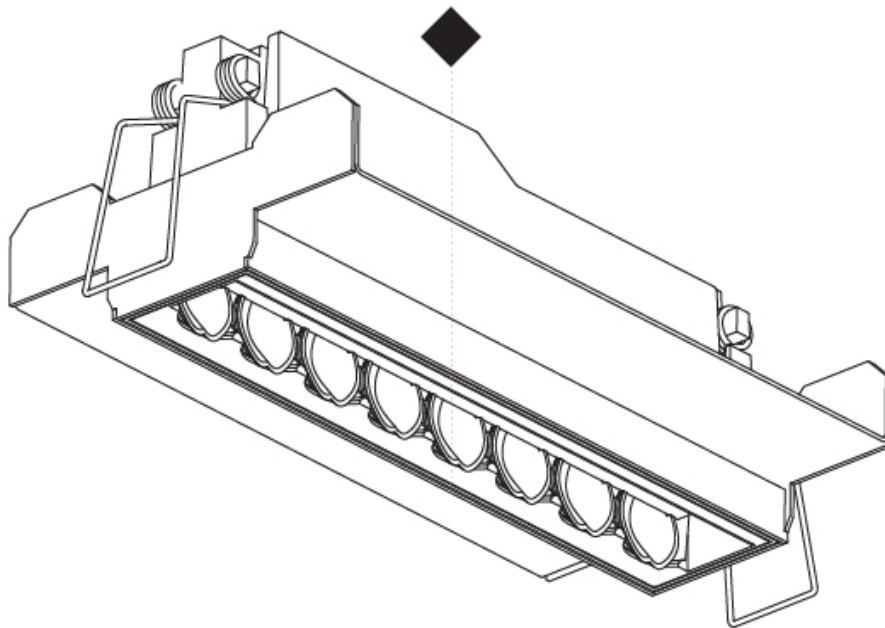

100mm
3 15/16"

12 1/2 mm
1/2"

173mm x 42mm
6 13/16" x 1 5/8"

MAGIQ HOLLOW WALLWASH KORONA TRIMLESS

A35579-

PROJECT	_____
TYPE	_____
SPECIFIER	_____
QUANTITY	_____
DATE	_____

MAGIQ HOLLOW WALLWASH RECESSED

A35582-