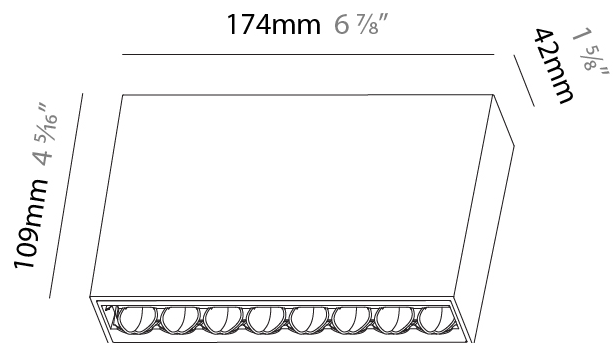

GENERAL

Series: Magiq Hollow Wallwash
Subseries: Magiq Hollow Wallwash
Brand: Prolight
Division: Architectural
Mounting Type: Surface
Mounting Location: Ceiling
Subcategory: Wallwash

PHYSICAL

Shape: Rectangle
Length (mm): 174
Length (in): 6 ⁷/₈
Width (mm): 42
Width (in): 1 ⁵/₈
Height (mm): 109
Height (in): 4 ⁵/₁₆
Light Distribution: Direct
Fixture Finish: SSR / BKV / CWI / CRY / HAB / UFT / ITA / RUA / FTG / MYG / LOD / PUS / FRO / FUP / KIA / POP / BLS / SPG / MEY / GOH / GUM / CHC / COM / ABZ / JAG / OBR / MOS / ROR
Holder Finish: WHI / BLK
Fixture Material: Aluminum Die Cast

ELECTRICAL

Lamp Type: LED (Zhaga Standard)
Input Wattage (W): 19
Total Output Wattage (W): 17.3
Dimming: Tri-Mode (Non-Dimming and Phase Dimming (120Vac only) and 0-10V Dimming)
Driver Included: Yes
Driver Location: Integrated
Driver Type: Constant Current - Universal
Driver Class: Class 1
Input Voltage (V): 120 - 277
Constant Current (MA): 700mA

LED

Number of LEDs: 4
Color Temperature (°K): 2700 / 3000 / 3500 / 4000
Max. Delivered Lumen (lm): 1270 / 1270 / 1513 / 1544
Nominal Lumen (lm): 1492 / 1492 / 1778 / 1814
CRI: >90 CRI
Efficiency (%): 80
Lamp Life (hrs): 50000

OPTICAL

Adjustability: Fixed

RATINGS AND CERTIFICATIONS

Certified By: Certified for North American Standards
IP rating: IP20